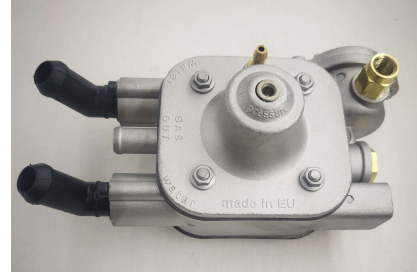

SGI SEQUENTIAL LPG REGULATORS

LIGER 8 MM. 340 HP

**LIGER-BR
Regulator
No Coil With
Brass Elbow**

P.CODE:UGRLGBR

**LIGER-X BR
Regulator
With Coil
With Brass
Elbow**

P.CODE:UGRLGXBR

**LIGER-PL
Regulator
No Coil With
Polymer
Elbow**

P.CODE:UGRLGPL

**LIGER-X PL
Regulator
With Coil
With
Polymer
Elbow**

P.CODE:UGRLGXPL