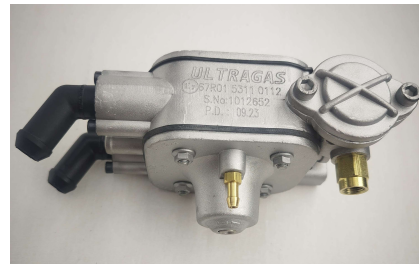

SGI SEQUENTIAL LPG REGULATORS

LIGER 8 MM. 340 HP

**LIGER-BR
Regulator
No Coil With
Brass Elbow**

P.CODE:UGRLGBR

**LIGER-X BR
Regulator
With Coil
With Brass
Elbow**

P.CODE:UGRLGXBR

**LIGER-PL
Regulator
No Coil With
Polymer
Elbow**

P.CODE:UGRLGPL

**LIGER-X PL
Regulator
With Coil
With
Polymer
Elbow**

P.CODE:UGRLGXPL