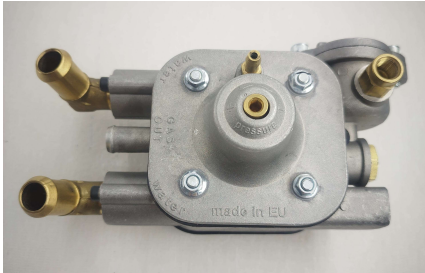

SGI SEQUENTIAL LPG REGULATORS

LIGER 8 MM. 340 HP

**LIGER-BR
Regulator
No Coil With
Brass Elbow**

P.CODE:UGRLGBR

**LIGER-X BR
Regulator
With Coil
With Brass
Elbow**

P.CODE:UGRLGXBR

**LIGER-PL
Regulator
No Coil With
Polymer
Elbow**

P.CODE:UGRLGPL

**LIGER-X PL
Regulator
With Coil
With
Polymer
Elbow**

P.CODE:UGRLGXPL